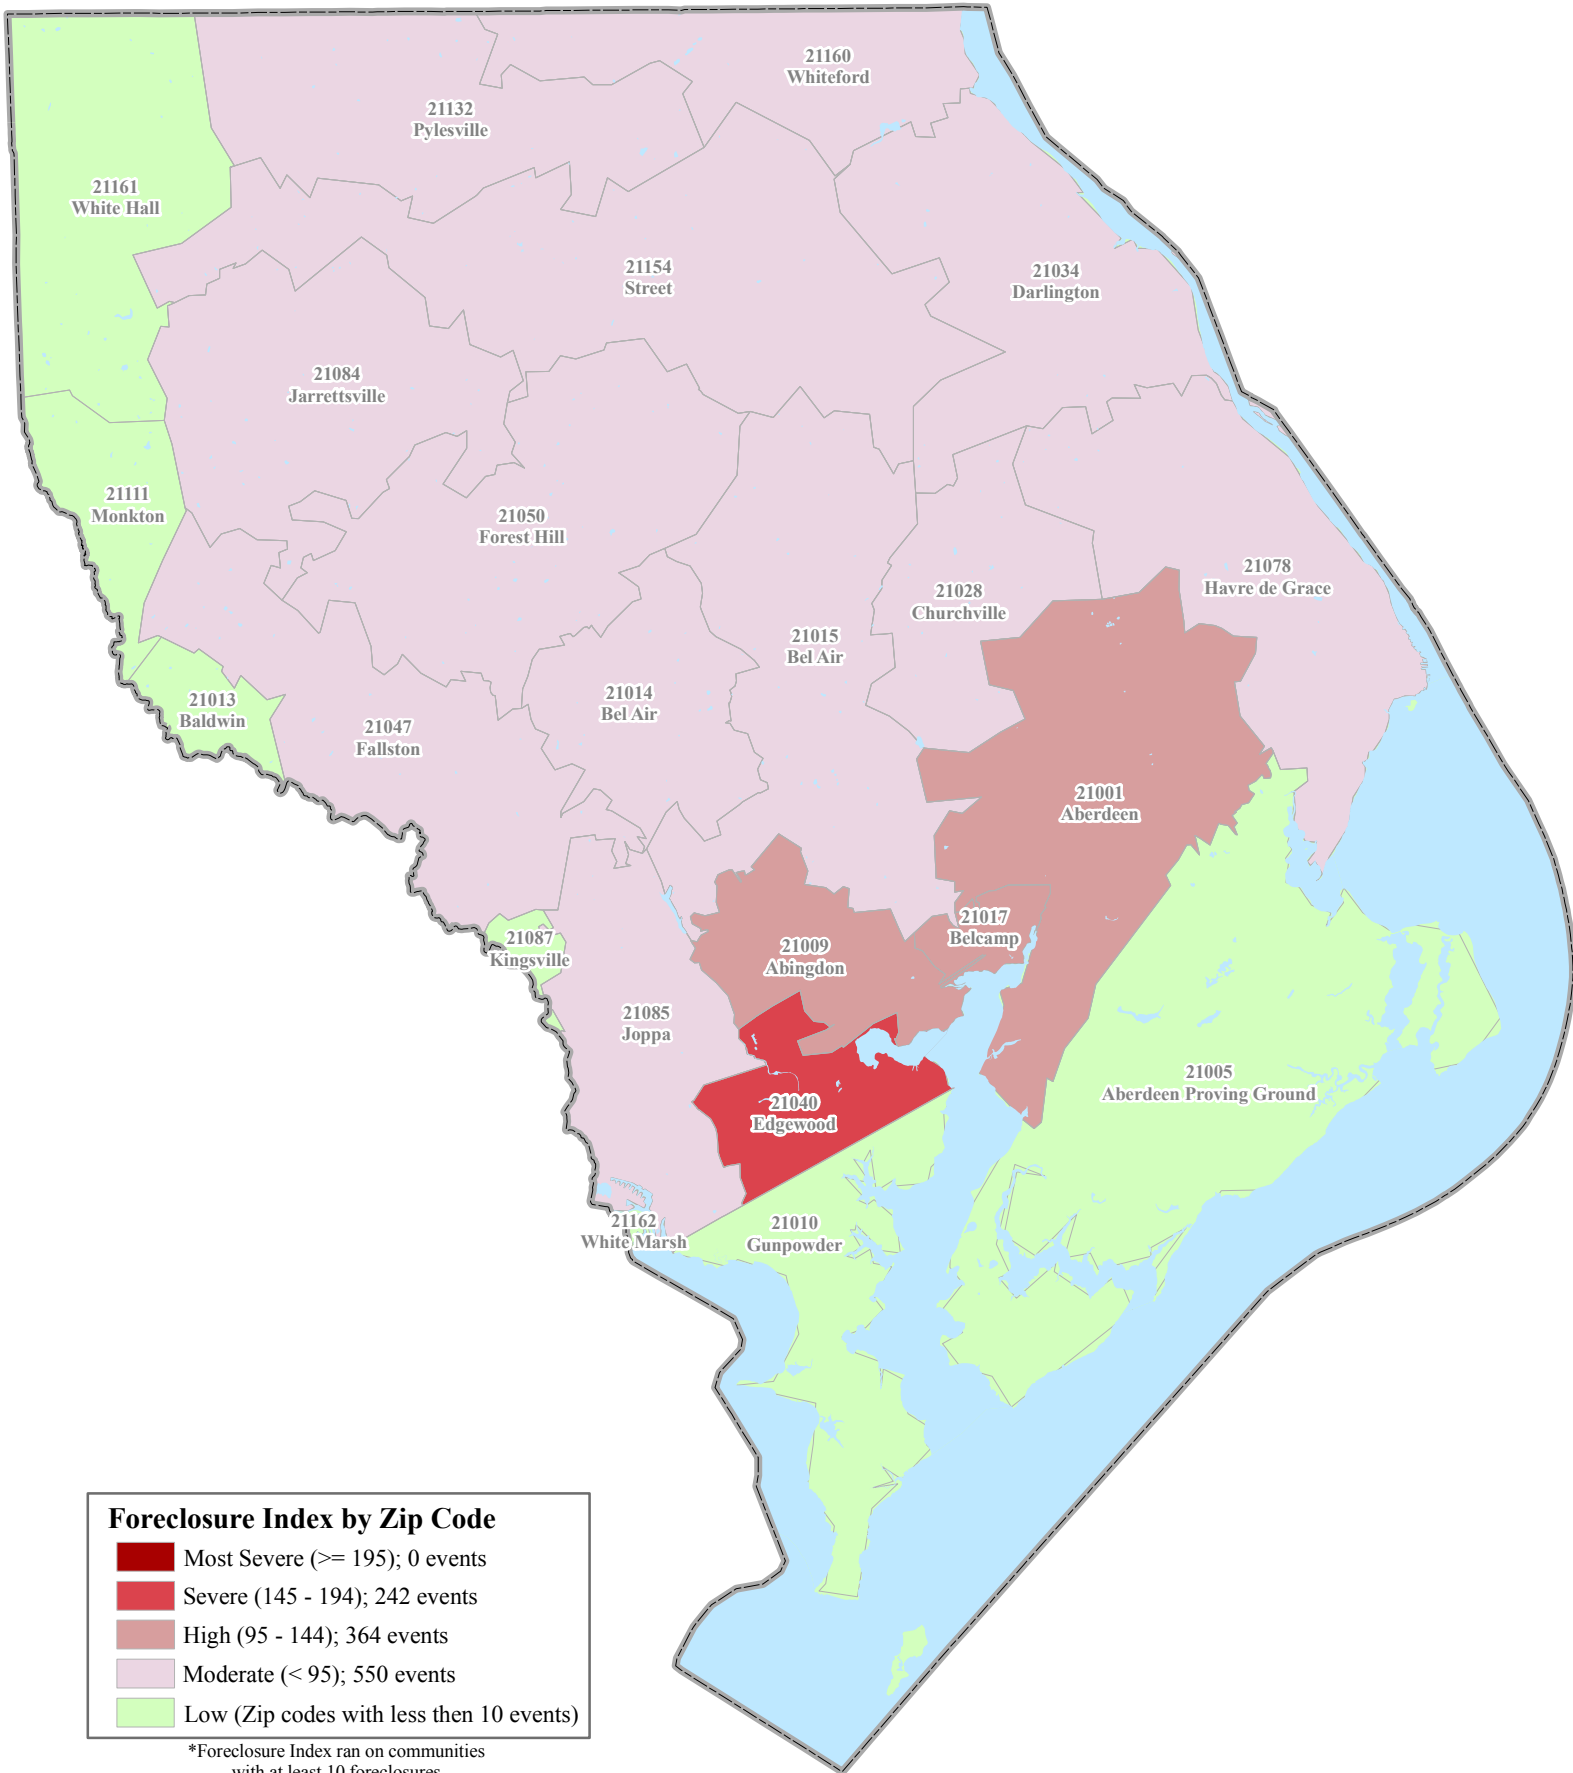

FORECLOSURE ACTIVITY INDEX for HARFORD COUNTY

1st Quarter 2007 to 3rd Quarter 2008

Foreclosure Index by Zip Code

- Most Severe (≥ 195); 0 events
- Severe (145 - 194); 242 events
- High (95 - 144); 364 events
- Moderate (< 95); 550 events
- Low (Zip codes with less than 10 events)

*Foreclosure Index ran on communities with at least 10 foreclosures.