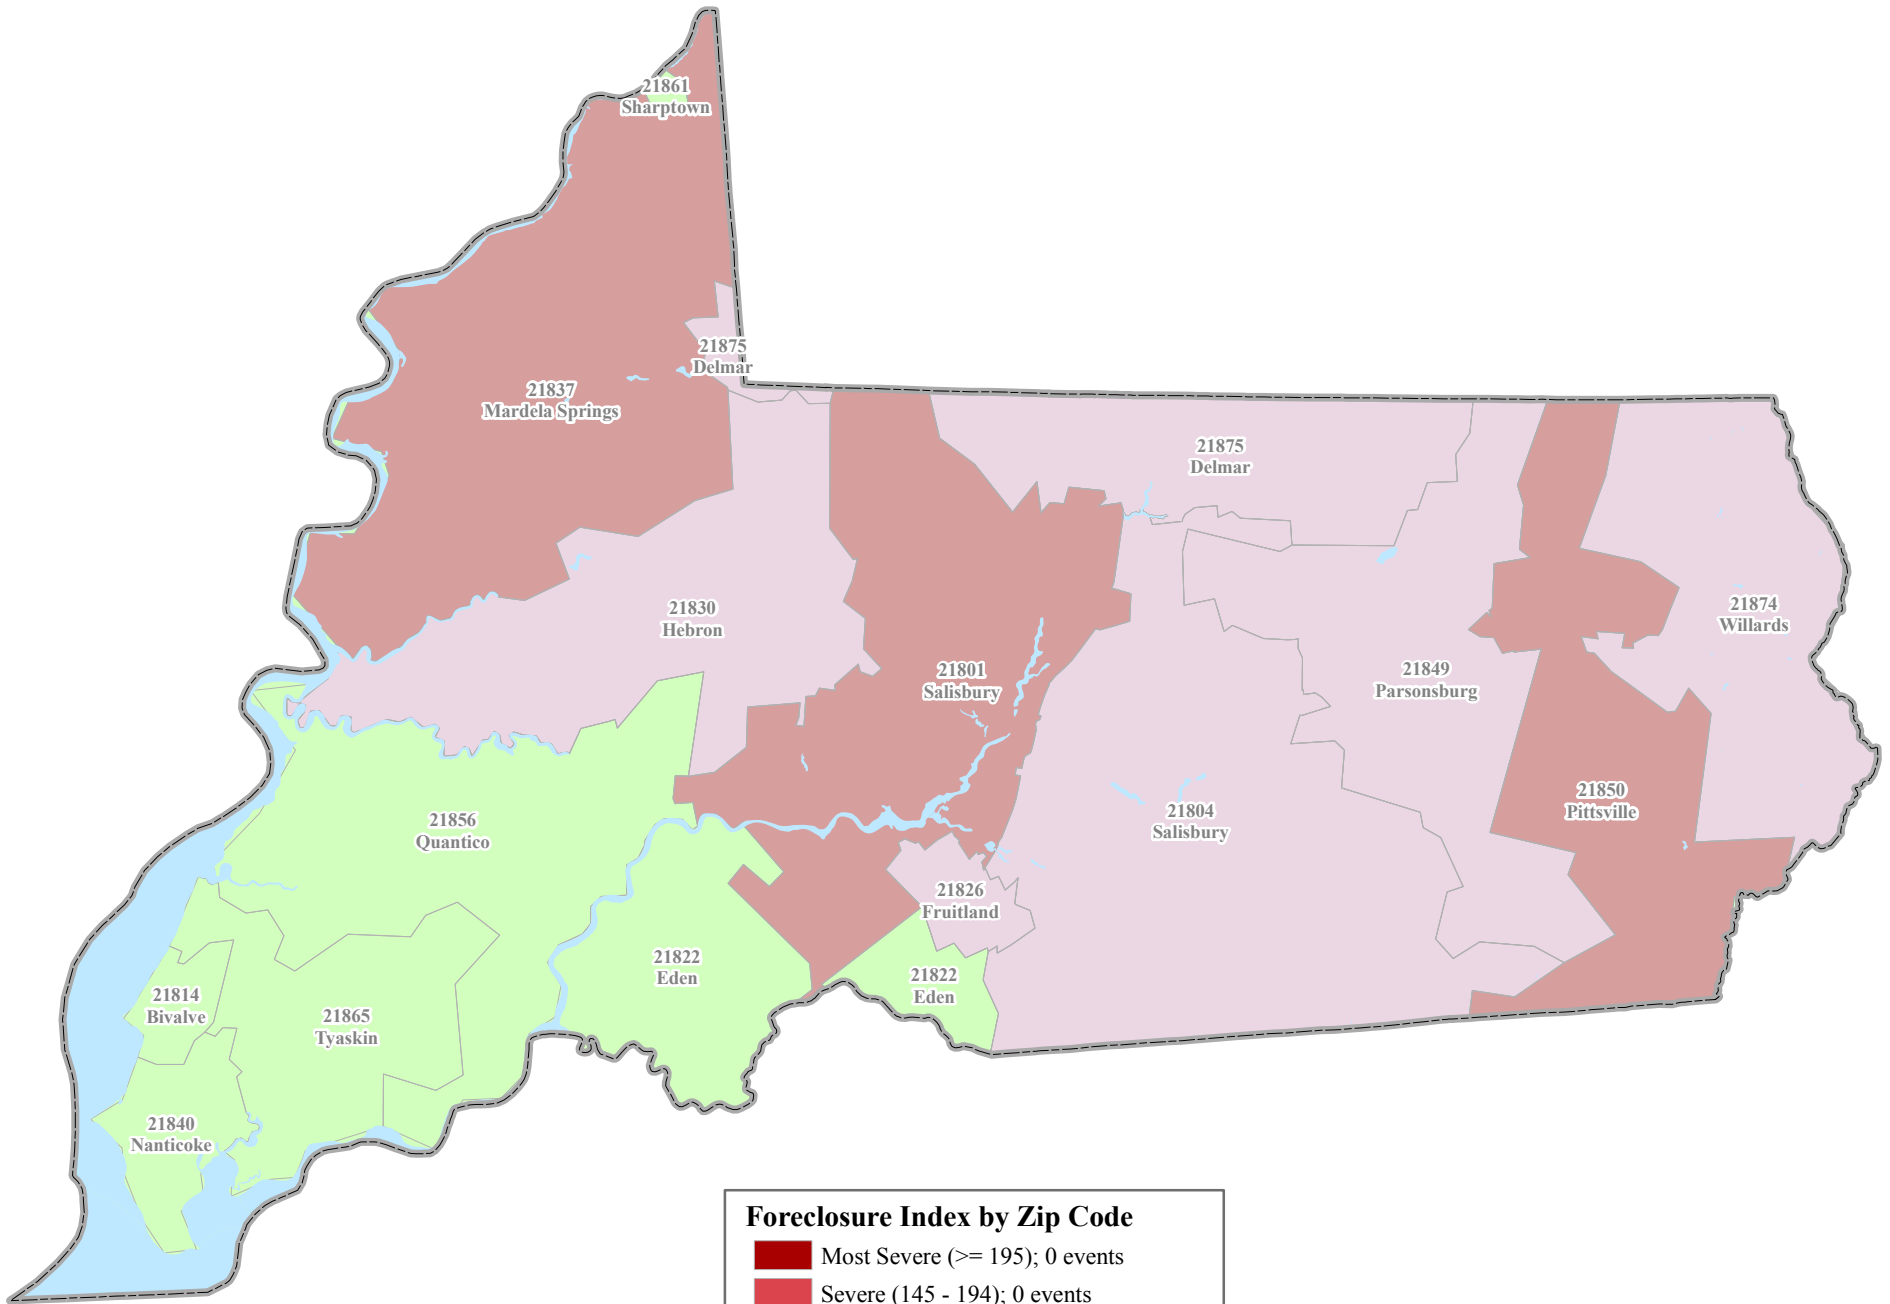

# FORECLOSURE ACTIVITY INDEX for WICOMICO COUNTY

## 1st Quarter 2007 to 3rd Quarter 2008

**Foreclosure Index by Zip Code**

- Most Severe (>= 195); 0 events
- Severe (145 - 194); 0 events
- High (95 - 144); 172 events
- Moderate (< 95); 225 events
- Low (Zip codes with less than 10 events)

\*Foreclosure Index ran on communities with at least 10 foreclosures.